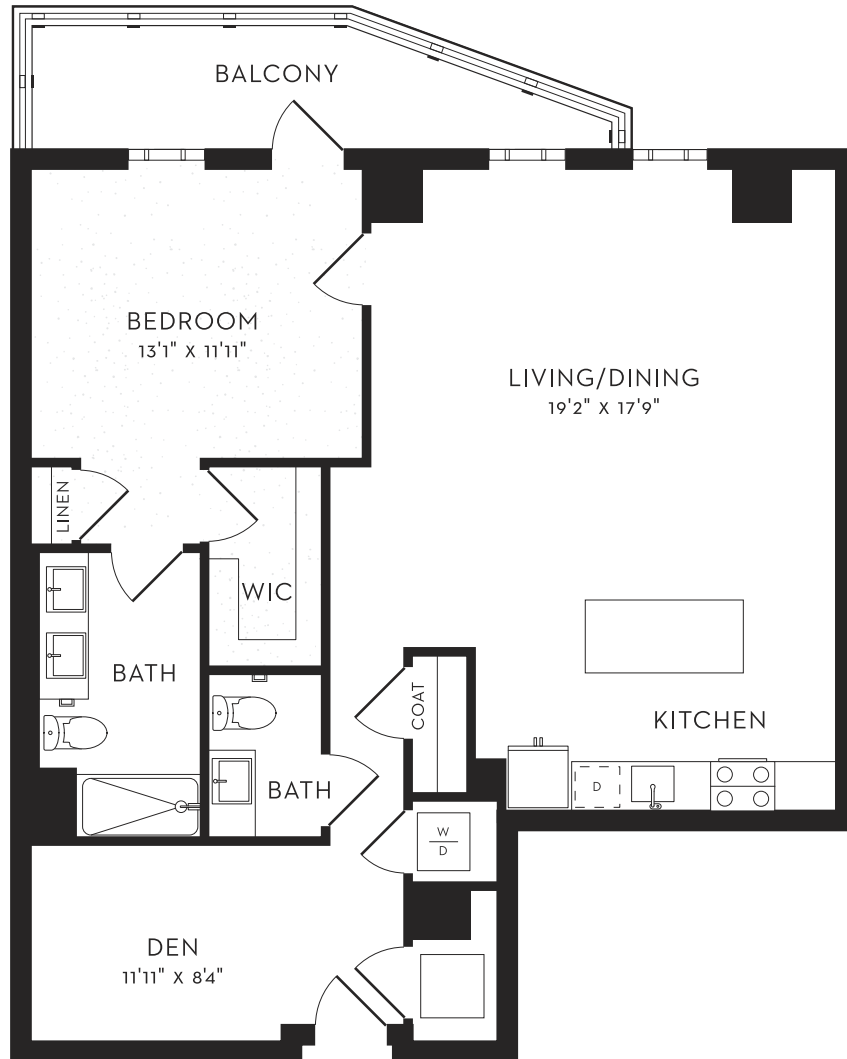

C4

1 BED / 1.5 BATH

1117

SQ. FT.

AUBREY	1788 N Pierce St. Arlington, VA
	www.aubreyrosslyn.com

Floor plans are artist's rendering. All dimensions are approximate. Actual product and specifications may vary in dimension or detail. Not all features are available in every apartment. Prices and availability are subject to change. Please see a representative for details.