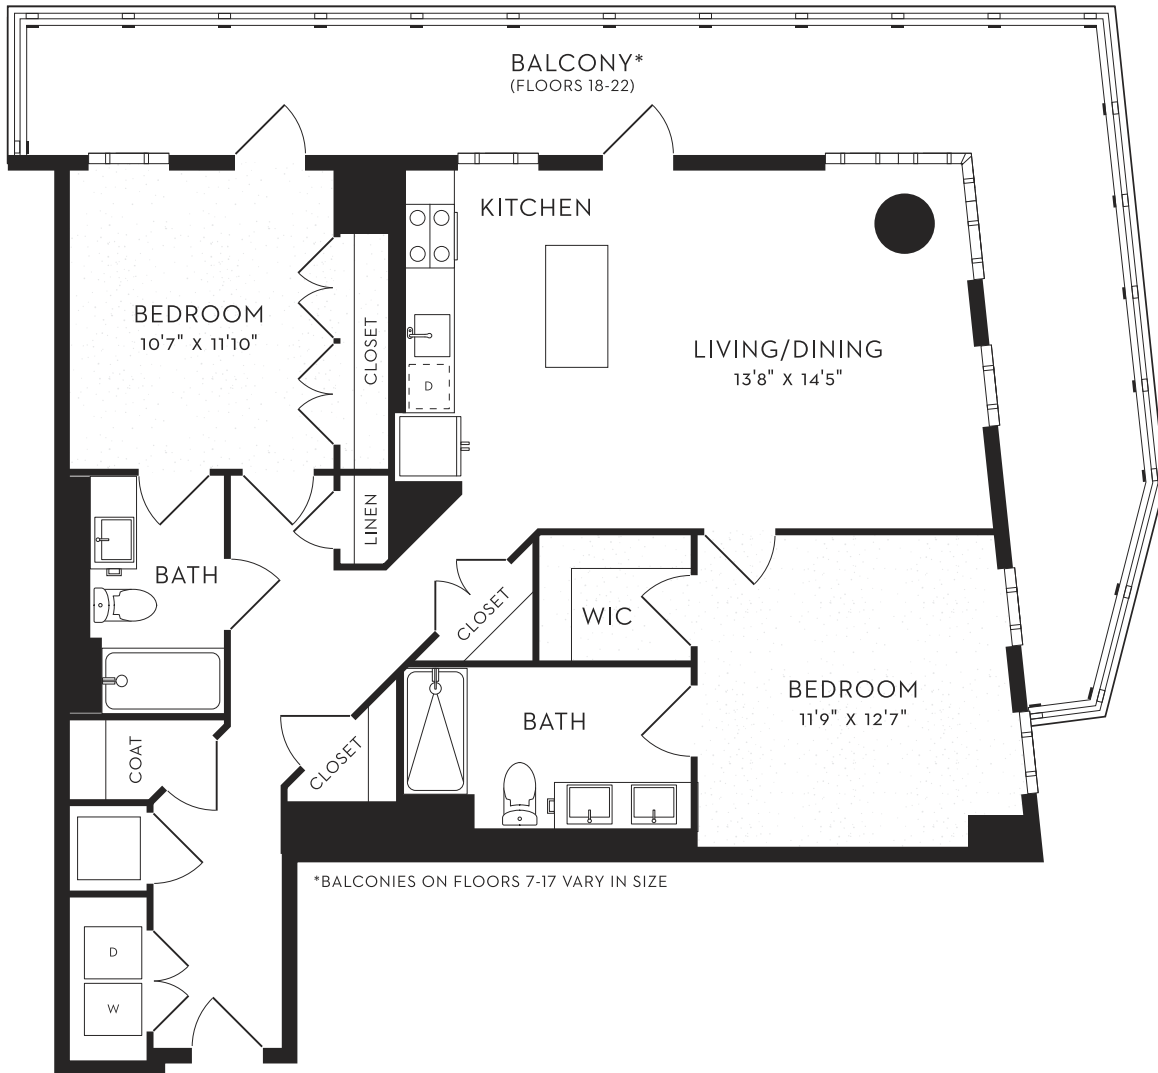

# D4

2 BED / 2 BATH

# 1176

SQ. FT.

<h1>AUBREY</h1>	1788 N Pierce St.   Arlington, VA
	<a href="http://www.aubreyrosslyn.com">www.aubreyrosslyn.com</a>

*Floor plans are artist's rendering. All dimensions are approximate. Actual product and specifications may vary in dimension or detail. Not all features are available in every apartment. Prices and availability are subject to change. Please see a representative for details*